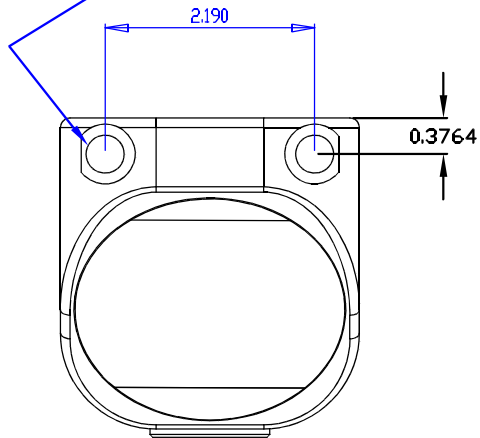

(Inches)

Use 3/8" Mounting Bolts (x2)

REV:		Advanced Witness Series, Inc.	
REVIEWED:		TITLE QCI Outline Dims: Reference only	
ASSY:		DRAWING NO.	
CAPACITY:	DATE 1-1-2009	SAVED AS \\QC\QC reference dims.dwg	
TOLL:	MATERIAL:	FINISH:	