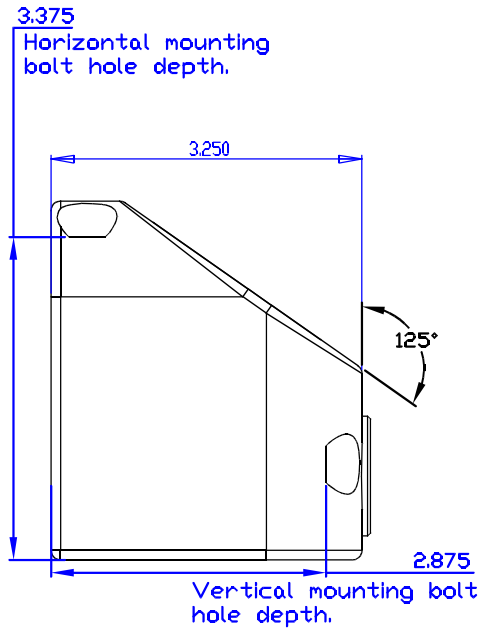

(Inches)

Use 3/8" Mounting Bolts (x2)

REV:		Advanced Witness Series, Inc.	
REVIEWED:		TITLE QCI Outline Dims: Reference only	
ASSY:		DRAWING NO.	
CAPACITY:	DATE 1-1-2009	SAVED AS \\QC\QC reference dims.dwg	
TOLL:	MATERIAL:	FINISH:	