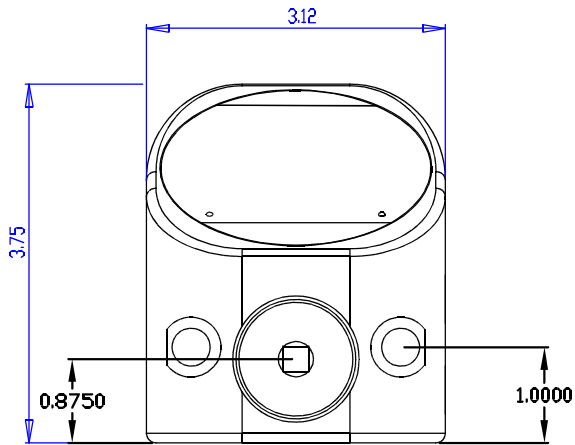

(Inches)

Use 3/8" Mounting Bolts (x2)

REV:		Advanced Witness Series, Inc.	
REVIEWED:		TITLE QCI Outline Dims: Reference only	
ASSY:		DRAWING NO.	
CAPACITY:	DATE 1-1-2009	SAVED AS \\QC\QC reference dims.dwg	
TOLL:	MATERIAL:	FINISH:	